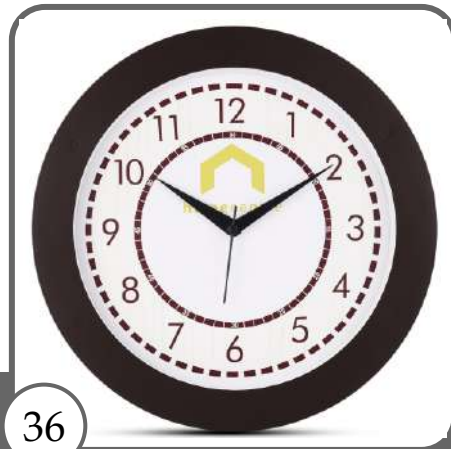

Details:

Clock Size : 10" x 10" | Printing Area : 221 x 221 mm

Gross Weight : 580 gm | Net Weight : 440 gm

CORPORATE CLOCKS

Details:

Clock Size : 8" x 12" | Printing Area : 127 x 228 mm

Gross Weight : 560 gm | Net Weight : 450gm

CORPORATE CLOCKS

Details:

Clock Size : 10" x 10" | Printing Area : 223 x 223 mm

Gross Weight : 575 gm | Net Weight : 445 gm

CORPORATE CLOCKS

Details:

Clock Size : 10" x 10" | Printing Area : 200 x 200 mm

Gross Weight : 655 gm | Net Weight : 550 gm

CORPORATE CLOCKS

Details:

Clock Size : 11.5" x 11.5" | Printing Area : 230 x 230 mm

Gross Weight : 635 gm | Net Weight : 450 gm

CORPORATE CLOCKS

38

39

40