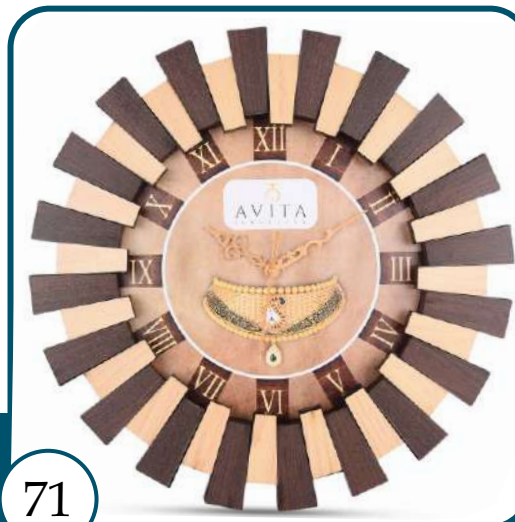

DESIGNER CLOCKS

68

69

Details:

Clock Size : 14" x 14" | Printing Area : 223 x 223 mm

Gross Weight : 950 gm | Net Weight : 670 gm

DESIGNER CLOCKS

Details:

Clock Size : 17 x 17 " | Printing Area : 274 x 274 mm

Gross Weight : 1200 gm | Net Weight : 820 gm

72

Details:

Clock Size : 18 x 18 " | Printing Area : 223 x 223 mm

Gross Weight : 1400 gm | Net Weight : 845 gm